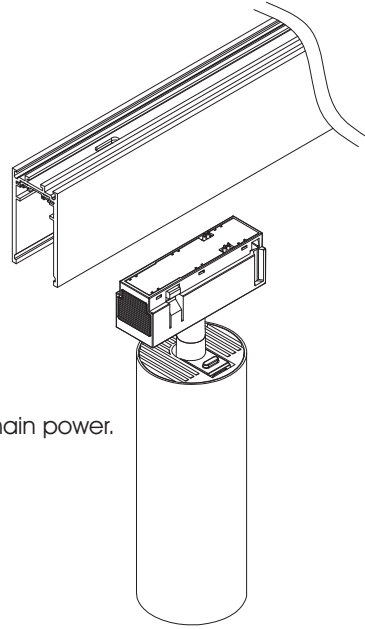

CLICK IT Spot 22W - TW 21W

Installation Manual

1

Attention
Switch off the main power.

2

3

4

Be sure that the click button is not pressed