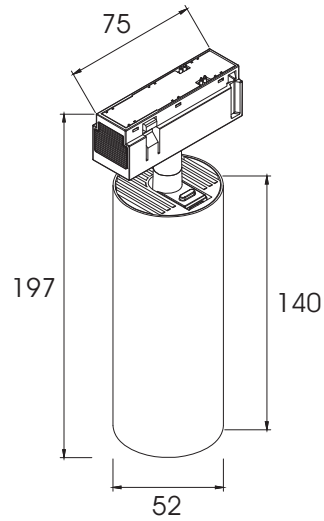

CLICK IT Spot 22W - TW 21W

Installation Manual

1

Attention
Switch off the main power.

2

3

4

Be sure that the click button is not pressed