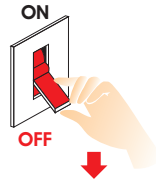

CLICK IT Spot 22W - TW 21W

Installation Manual

1

Attention
Switch off the main power.

2

3

4

Be sure that the click button is not pressed