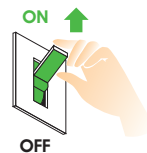

CLICK IT Spot 22W - TW 21W

Installation Manual

1

Attention
Switch off the main power.

2

3

4

Be sure that the click button is not pressed

✓
Unpressed button

✗
Pressed button

5

6

To uninstall make sure you first press the button