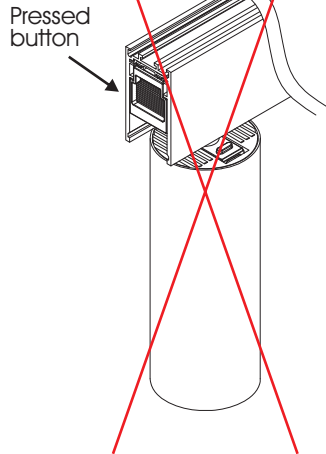

✗
Pressed button