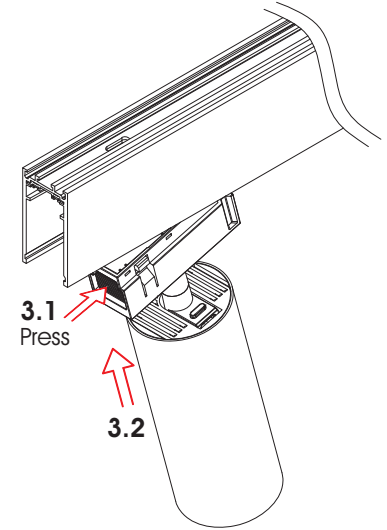

CLICK IT Spot 22W - TW 21W

Installation Manual

1

Attention
Switch off the main power.

2

3

4

Be sure that the click button is not pressed